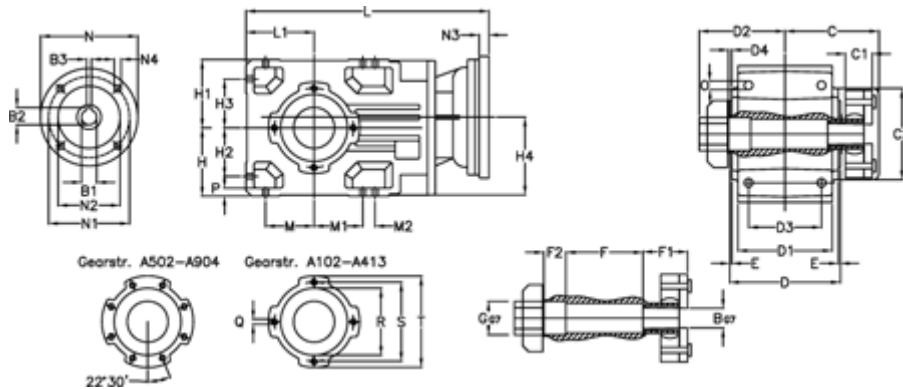

Article number: 296003511696330

Description: Bevel helical gearbox  
A353QF35-116,9-P80B5

## Measures

|           |                                 |            |           |             |
|-----------|---------------------------------|------------|-----------|-------------|
| B = 35    | D1 = 166                        | F2 = 53    | L = 436.5 | N3 = 4      |
| B1 = 19   | D2 = 80                         | G = 42     | L1 = 100  | N4 = M10x12 |
| B2 = 21.8 | D3 = 135                        | GA = 43    | M = 73.0  | O = 12.0    |
| B3 = 6    | d4 = 5.0                        | H = 100    | M1 = 73.0 | P = 11      |
| C = 70.0  | Description = A353 QF-xx P80 B5 | H1 = 100   | M2 = 11   | Q = M10x17  |
| C1 = 24   | E = 3.5                         | H2 = 73.0  | N = 200   | R = 110     |
| C2 = 90.0 | F = 12.0                        | H3 = 73.0  | N1 = 165  | S = 130     |
| D = 173   | F1 = 48.0                       | H4 = 114.0 | N2 = 130  | T = 150     |